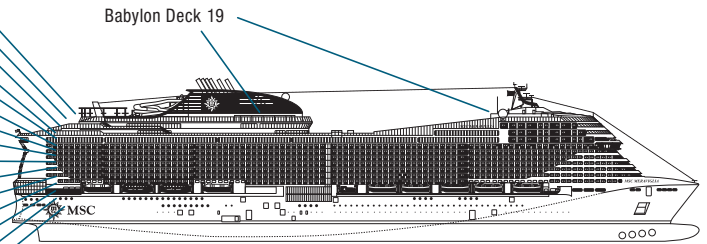

# MSC MERAVIGLIA | TECHNICAL SHEET

# DECK PLAN & ACCOMMODATION

2.244 Cabins - 5.714 Guests

- Babylon Deck 19
- Pyramids Deck 18
- Iguazu Deck 16
- Tour Eiffel Deck 15
- Angkor Wat Deck 14
- Kilimangiaro Deck 13
- Grand Canyon Deck 12
- Acropolis Deck 11
- Hagia Sophia Deck 10
- Alhambra Deck 9
- Machu Picchu Deck 8
- Taj Mahal Deck 7
- Petra Deck 6
- Colosseo Deck 5
- Kos Deck 4