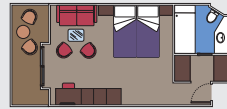

CABIN TYPES

2 Royal Suites

Royal Suites (≈56 m²)
Double bed can be converted into two single beds.
Air conditioning, spacious wardrobe, bathroom with tub and shower, interactive TV, bar setup, refrigerator, Nespresso-type machine, telephone, safe, wifi connection (for a fee).

This kind of accommodation is available only with the experience MSC Yacht Club.

75 Deluxe Suites

Deluxe Suites (from ≈24 to ≈28 m²)
Double bed can be converted into two single beds.
Air conditioning, private balcony, bathroom with a large shower, interactive TV, mini bar, Nespresso-type machine, telephone, safe, wifi connection (for a fee).

This kind of accommodation is available only with the experience MSC Yacht Club.

2 Wellness Deluxe Suites

Wellness Deluxe Suites (from ≈24 to ≈28 m²)
Double bed can be converted into two single beds.
Air conditioning, private balcony, bathroom with a large shower, interactive TV, mini bar, Nespresso-type machine, telephone, safe, wifi connection (for a fee), Technogym Kinesis.

This kind of accommodation is available only with the experience MSC Yacht Club.

10 Aurea Suites

Suites (from ≈27 to ≈39 m²)
Double bed can be converted into two single beds.
Air conditioning, large wardrobe, large corner balcony with private whirlpool bath, bathroom with shower, interactive TV, telephone, mini bar, safe, wifi connection (for a fee).

This kind of accommodation is available with the experience Aurea.

1.274 Balcony

Balcony (from ≈12 to ≈22 m²)
Double bed can be converted into two single beds.
Air conditioning, spacious wardrobe, bathroom with shower or tub, interactive TV, telephone, mini bar, safe.

This kind of accommodation is available only with the experiences Bella, Fantastica, Wellness and Aurea.

136 Ocean View