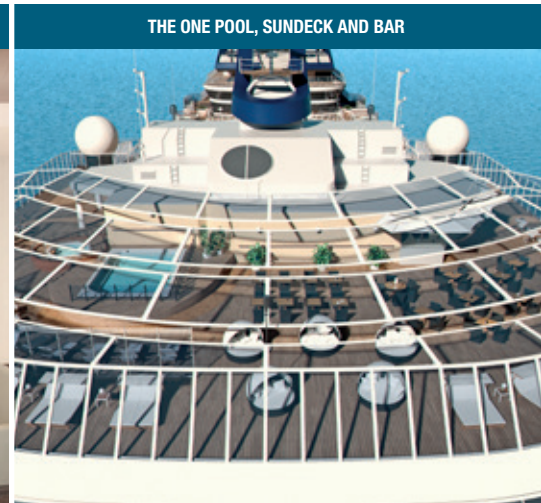

The layout and furniture of MSC Meraviglia may differ from those shown.

TOP SAIL LOUNGE

MSC YACHT CLUB ROYAL SUITE

THE ONE POOL, SUNDECK AND BAR