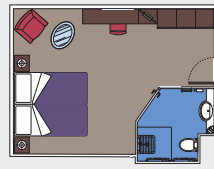

FACILITIES FOR GUESTS WITH DISABILITIES OR REDUCED MOBILITY

Cabin door width	88,5 cm (81,5 cm YC Deluxe Suite)
Bathroom door width	90 cm
Size of cabin (floor space)	≈24 to ≈39 m²
Size of bathroom	3,5 m²
Is there a fold-down seat in the shower?	Yes
Height of seat from the floor	44 cm
Does the WC seat have grab rails?	Yes
Are wheelchairs available on board?	In limited numbers *
Are all decks/public areas accessible?	Yes
Are all lifeboats wheelchair-accessible?	No **
Do the lifts have deck indicators?	Visual, Audio & Braille
Can severely visually impaired/blind guests be catered for on the cruise?	Only with full-time carer

* Only for embarkation, disembarkation and emergencies.

** In the event of an emergency, dedicated personnel will help guests with disabilities or reduced mobility to board lifeboats.