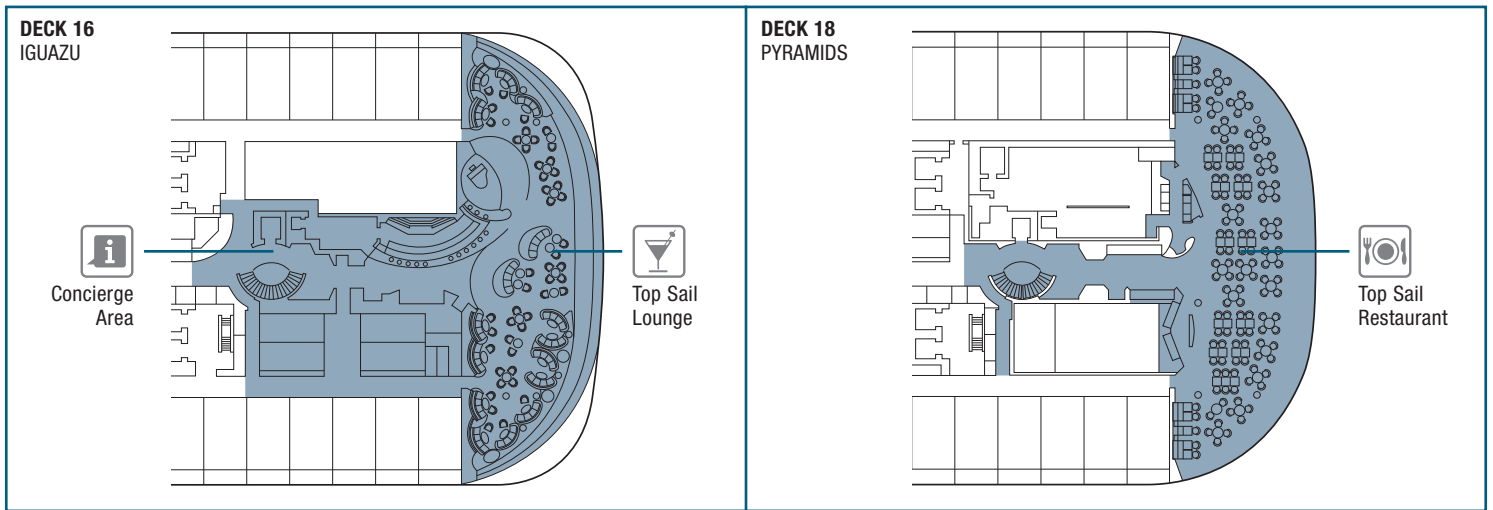

The layout and furniture of MSC Meraviglia may differ from those shown.

TOP SAIL LOUNGE

MSC YACHT CLUB ROYAL SUITE

THE ONE POOL, SUNDECK AND BAR