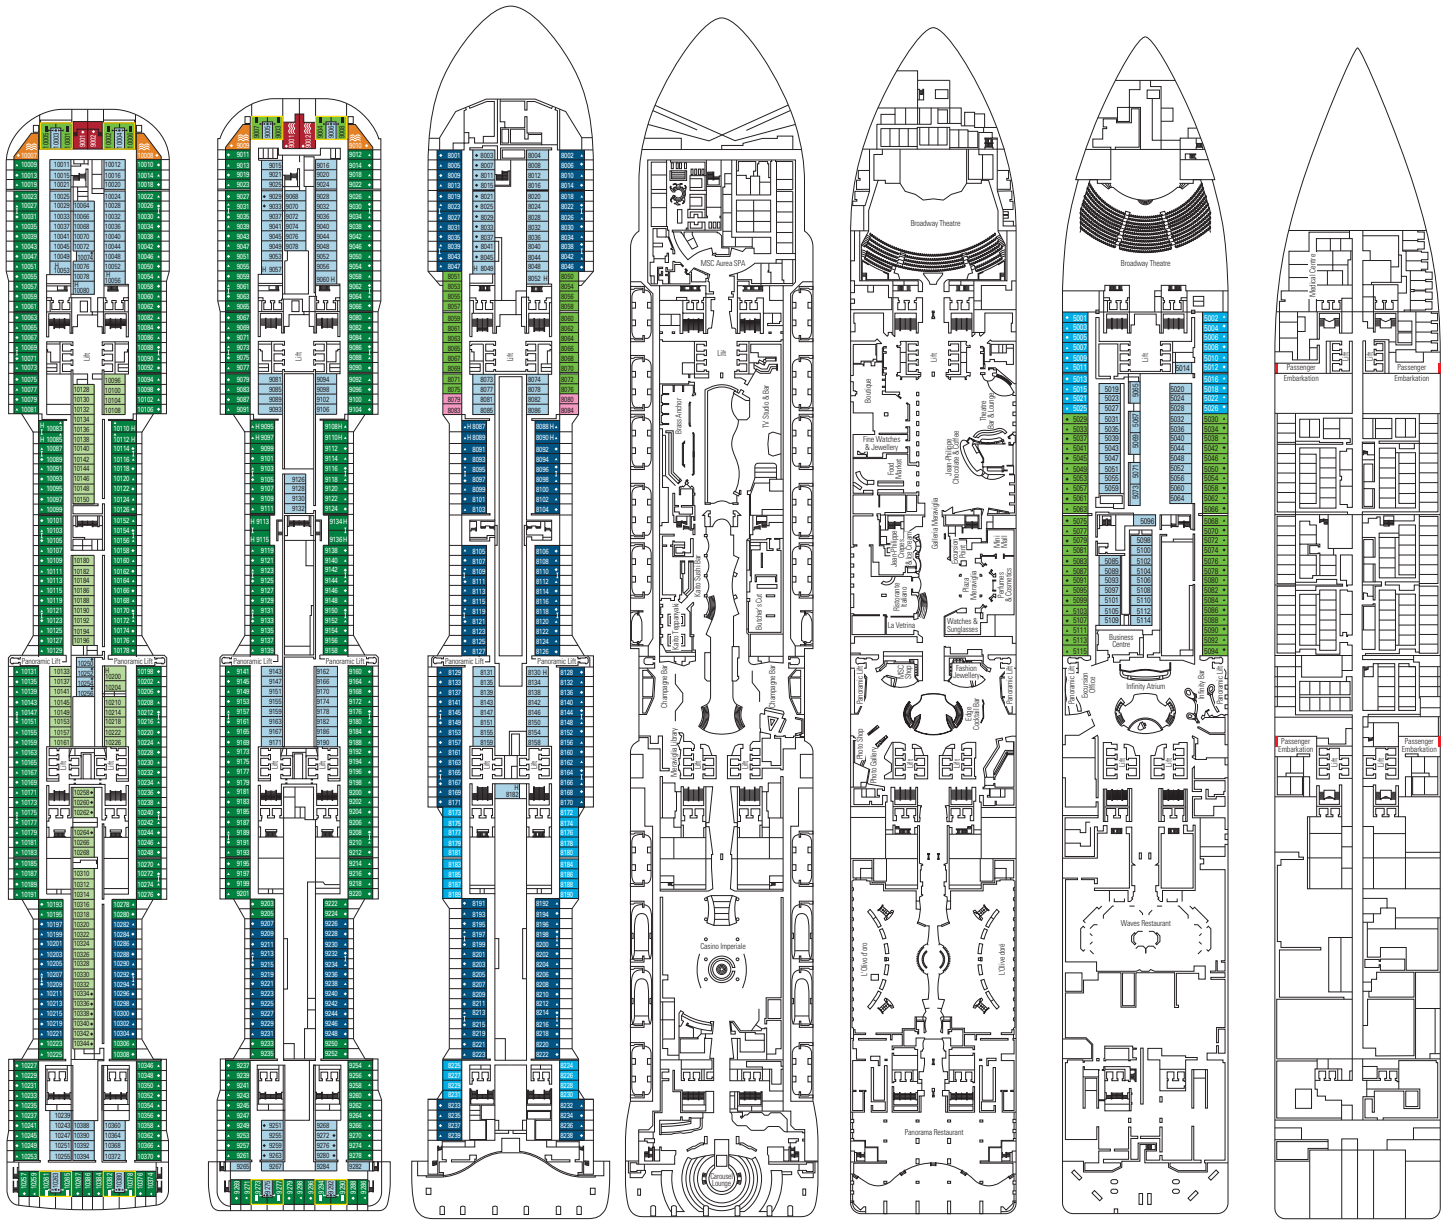

CABINS CATEGORIES

Inside › Bella	Inside › Fantastica	Inside › Wellness	Balcony › Aurea	Inside Suite › MSC Yacht Club
Ocean View › Bella	Ocean View › Fantastica	Ocean View › Wellness	Suite › Aurea	Deluxe Suite › MSC Yacht Club
Balcony › Bella	Balcony › Fantastica	Balcony › Wellness	Duplex › Aurea	Royal Suite › MSC Yacht Club
	SuperFamily Cabins › Fantastica			Wellness Deluxe Suite › MSC Yacht Club

- 3rd bed available in all categories
- 4th bed available in all categories

All cabins have one double bed convertible to two single beds (except * wich have only double sofa bed)

LEGEND

- Sofa bed
- Double sofa bed
- 3rd bed is a bunk bed
- 3rd and 4th beds are bunks
- Only double sofa bed
- ✎ Connecting cabins
- H Cabin for guests with disabilities or reduced mobility
- ⊞ Whirlpool

Data and descriptions are subject to change and will be verified at the time of booking.

DECK 10
HAGIA SOPHIA

DECK 9
ALHAMBRA

DECK 8
MACHU PICCHU

DECK 7
TAJ-MAHAL

DECK 6
PETRA

DECK 5
COLOSSEO

DECK 4
KOS