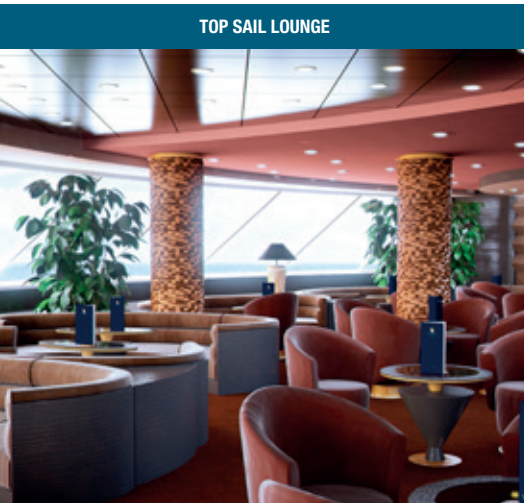

This kind of accommodation is available only with the experience Fantastica.

MSC YACHT CLUB

| MSC YACHT CLUB             | Seats | Exclusive services  | Surface (m <sup>2</sup> ) | Deck   |
|----------------------------|-------|---|---------------------------|--|
| CONCIERGE AREA             | 24    | Reception with 24-hour concierge service                    | 50                        | 16 Iguazu  |
| MSC AUREA SPA              |       | Exclusive access with private lift, 2 private massage rooms | 1.100                     | 7 Taj Mahal  |
| SUITES WITH BUTLER SERVICE | 80    | 24-hour butler service                                      | from ≈33 to ≈97           | 14 Angkor Wat,<br>15 Tour Eiffel,<br>16 Iguazu,<br>18 Pyramids |
| TOP SAIL LOUNGE            | 167   | Panoramic lounge, bar                                       | 423                       | 16 Iguazu  |
| TOP SAIL RESTAURANT        | 142   | Exclusive restaurant  | 405                       | 18 Pyramids  |
| THE ONE GRILL              |       | Buffet & grill  |                           |  |
| THE ONE POOL               | 138   | Pool, 2 whirlpool baths                                     | 1.225                     | 19 Babylon   |
| THE ONE SUNDECK & BAR      |       | Bar and solarium  |                           |  |

The layout and furniture of MSC Meraviglia may differ from those shown.

TOP SAIL LOUNGE

MSC YACHT CLUB ROYAL SUITE

THE ONE POOL, SUNDECK AND BAR