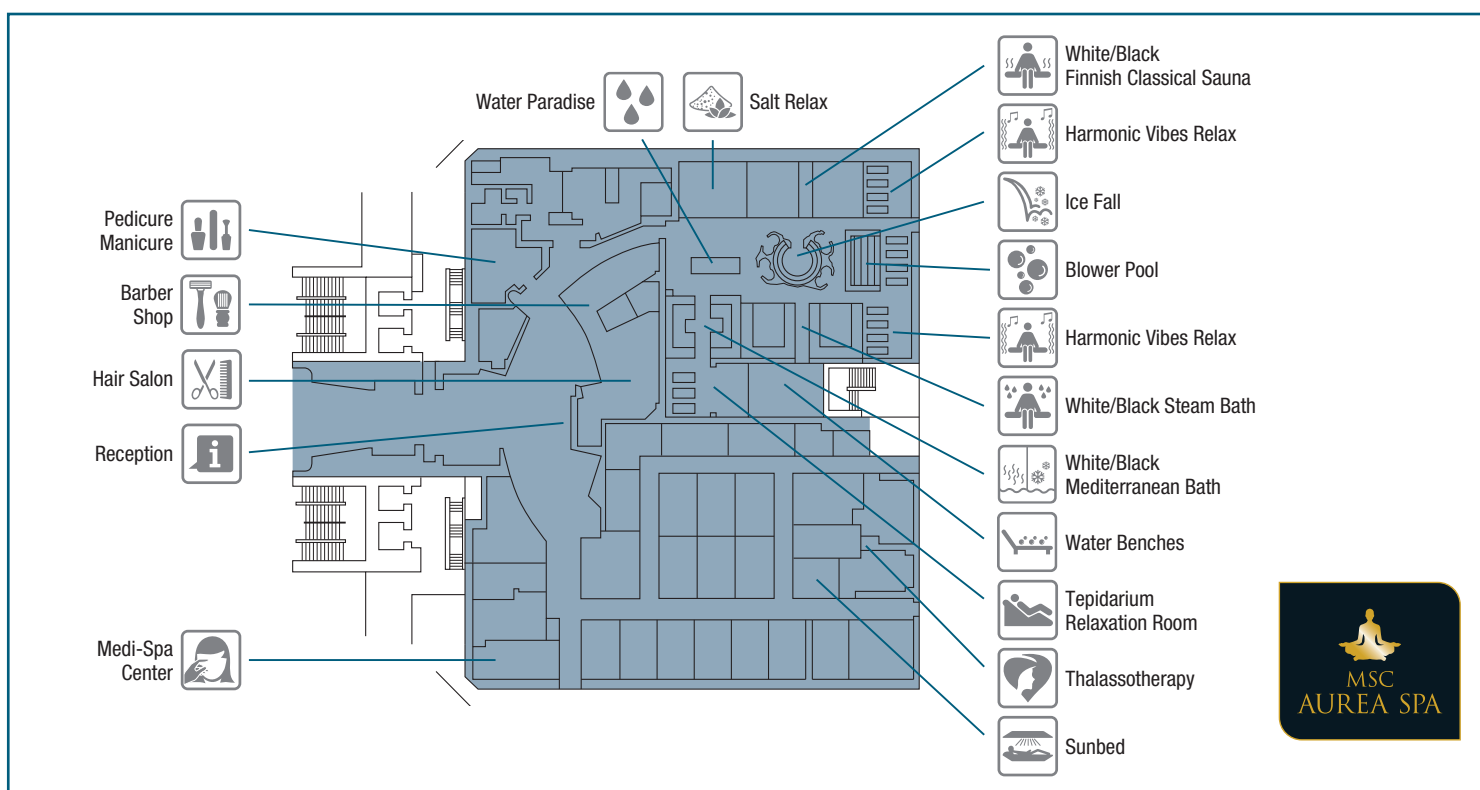

# ENTERTAINMENT, SPA & SPORTS

JUNIORS CLUB LEGO

POLAR AQUAPARK

| ENTERTAINMENT FOR CHILDREN & TEENS | Seats               | Use   | Surface (m <sup>2</sup> ) | Deck           |
|------------------------------------|---------------------|---|---------------------------|----------------|
| BABY CLUB CHICCO                   |                     | Dedicated area for babies by CHICCO (under 3 years) | 47                        | 18 Pyramids    |
| CINEMA 4D                          |                     | Cinema 4D   |                           | 16 Iguazu      |
| DOREMI LAB                         |                     | Tech lab for kids                                   |                           | 18 Pyramids    |
| DOREMI STUDIO                      |                     | Kids and families cinema theatre                    | 48                        | 18 Pyramids    |
| F1 SIMULATOR                       |                     | Formula 1 virtual simulators                        |                           | 16 Iguazu      |
| FLIGHT SIMULATOR                   |                     | Flight simulator                                    |                           | 16 Iguazu      |
| JUNIORS CLUB LEGO                  |                     | LEGO play area (7-11 years)                         | 70                        | 18 Pyramids    |
| MINI CLUB LEGO                     |                     | LEGO play area (3-6 years)                          | 65                        | 18 Pyramids    |
| TEENS CLUB                         |                     | Children playroom (15-17 years)                     | 50                        | 16 Iguazu      |
| VIRTUAL GAMES ARCADE & BOWLING     |                     | Virtual games arcade & Bowling                      | 56                        | 16 Iguazu      |
| YOUNG CLUB                         |                     | Dedicated area for Young (12-14 years)              | 80                        | 16 Iguazu      |
| SPA & RELAX                        | Seats               | Use   | Surface (m <sup>2</sup> ) | Deck           |
| MSC AUREA SPA                      |                     | Beauty farm, Hair Salon, Cosmetics and Spa Shops    | 1.100                     | 7 Taj Mahal    |
| TOP 19 EXCLUSIVE SOLARIUM          |                     | Solarium, whirlpool bath - children not allowed     | 500                       | 19 Babylon     |
| SPORT ACTIVITIES                   | Seats               | Use   | Surface (m <sup>2</sup> ) | Deck           |
| MSC GYM BY TECHNOGYM®              |                     | Fitness centre                                      | 570                       | 16 Iguazu      |
| POWER WALKING TRACK                |                     | Power walking track of 328 m                        |                           | 16 Iguazu      |
| SPORTPLEX                          |                     | Basketball, tennis court, football, volleyball      | 208                       | 16 Iguazu      |
| POOLS                              | Seats / Sun lounges | Use   | Surface (m <sup>2</sup> ) | Deck           |
| ATMOSPHERE POOL                    | 851                 | Pool deck   | 1.500                     | 15 Tour Eiffel |
| BAMBOO POOL                        | 140                 | Indoor pool   | 1.000                     | 15 Tour Eiffel |
| HORIZON POOL                       | 140                 | Sun deck pool                                       | 860                       | 16 Iguazu      |
| POLAR AQUAPARK                     |                     | Aquapark  | 1.000                     | 19 Babylon     |