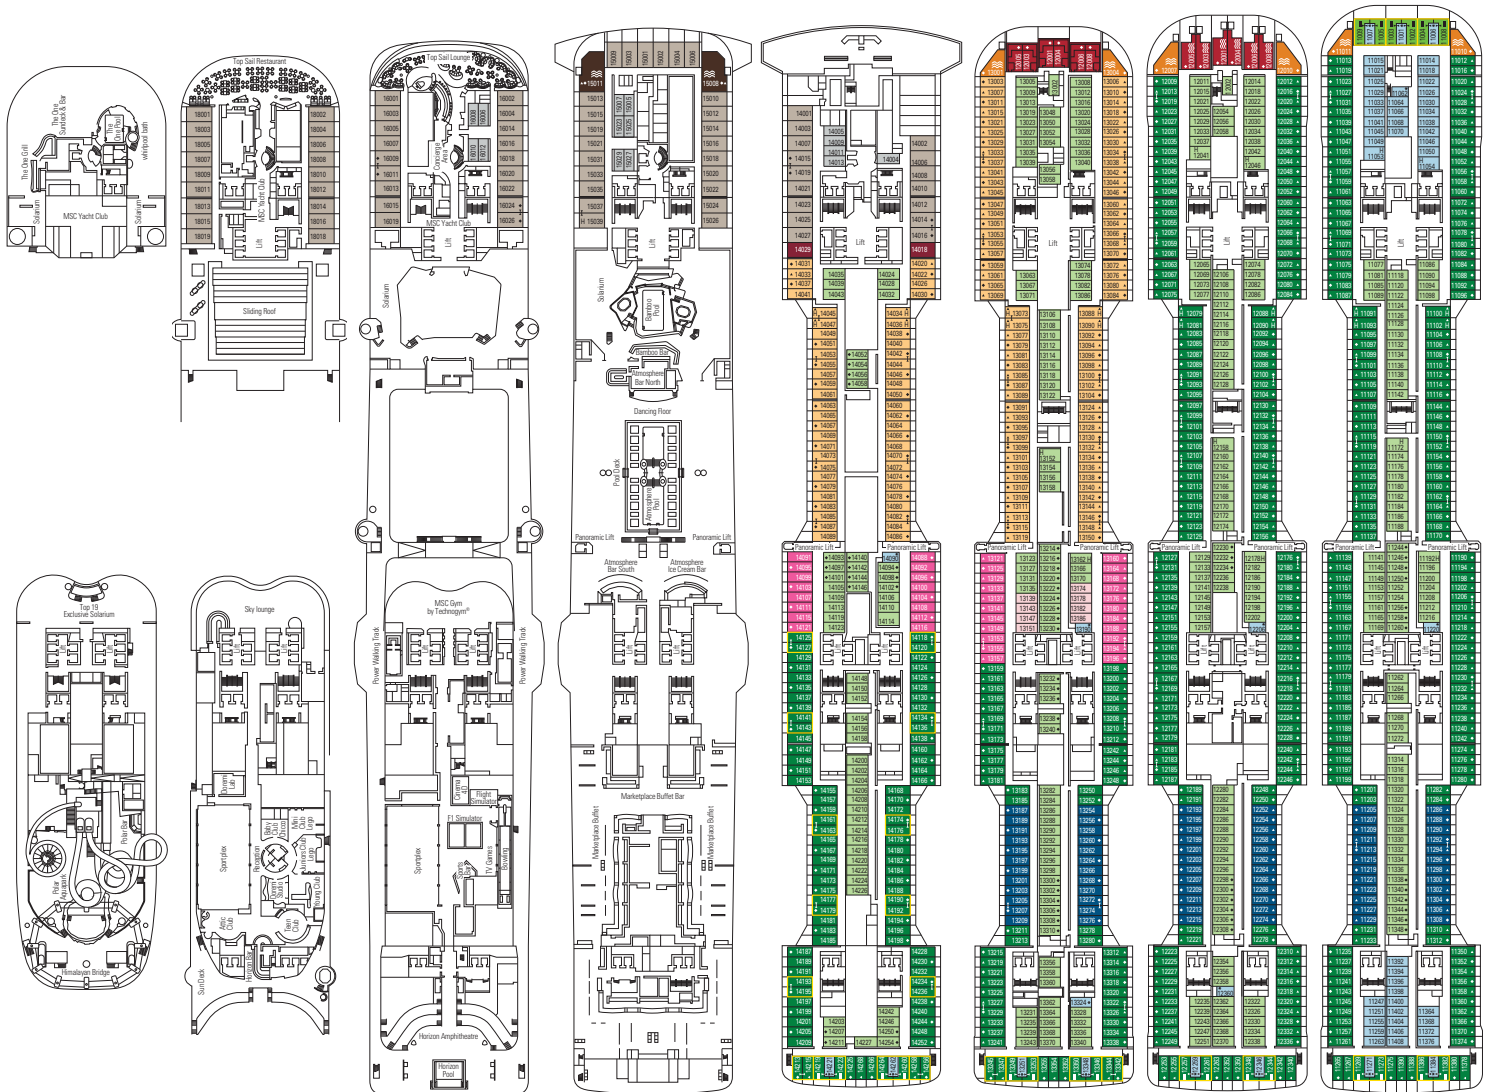

# MSC MERAVIGLIA | TECHNICAL SHEET

# DECK PLAN & ACCOMMODATION

2.244 Cabins - 5.714 Guests

- Babylon Deck 19
- Pyramids Deck 18
- Iguazu Deck 16
- Tour Eiffel Deck 15
- Angkor Wat Deck 14
- Kilimangiaro Deck 13
- Grand Canyon Deck 12
- Acropolis Deck 11
- Hagia Sophia Deck 10
- Alhambra Deck 9
- Machu Picchu Deck 8
- Taj Mahal Deck 7
- Petra Deck 6
- Colosseo Deck 5
- Kos Deck 4