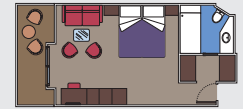

CABIN TYPES

2 Royal Suites

Royal Suites (≈56 m²)
Double bed can be converted into two single beds.
Air conditioning, spacious wardrobe, bathroom with tub and shower, interactive TV, bar setup, refrigerator, Nespresso-type machine, telephone, safe, wifi connection (for a fee).

This kind of accommodation is available only with the experience MSC Yacht Club.

75 Deluxe Suites

Deluxe Suites (from ≈24 to ≈28 m²)
Double bed can be converted into two single beds.
Air conditioning, private balcony, bathroom with a large shower, interactive TV, mini bar, Nespresso-type machine, telephone, safe, wifi connection (for a fee).

This kind of accommodation is available only with the experience MSC Yacht Club.

2 Wellness Deluxe Suites

Wellness Deluxe Suites (from ≈24 to ≈28 m²)
Double bed can be converted into two single beds.
Air conditioning, private balcony, bathroom with a large shower, interactive TV, mini bar, Nespresso-type machine, telephone, safe, wifi connection (for a fee), Technogym Kinesis.

This kind of accommodation is available only with the experience MSC Yacht Club.

10 Aurea Suites

Suites (from ≈27 to ≈39 m²)
Double bed can be converted into two single beds.
Air conditioning, large wardrobe, large corner balcony with private whirlpool bath, bathroom with shower, interactive TV, telephone, mini bar, safe, wifi connection (for a fee).

This kind of accommodation is available with the experience Aurea.

1.274 Balcony

Balcony (from ≈12 to ≈22 m²)
Double bed can be converted into two single beds.
Air conditioning, spacious wardrobe, bathroom with shower or tub, interactive TV, telephone, mini bar, safe.

This kind of accommodation is available only with the experiences Bella, Fantastica, Wellness and Aurea.

136 Ocean View