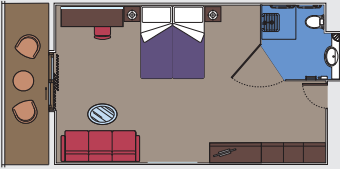

## 1 Deluxe Suite for guests with disabilities or reduced mobility

Deluxe suites (≈39 m<sup>2</sup>)

Double bed can be converted into two single beds.

Air conditioning, spacious wardrobe, bathroom with shower, interactive TV, telephone, Wi-Fi internet connection (for a fee), mini bar, safe deposit box.

## 54 Cabins for guests with disabilities or reduced mobility

32 Balcony (from ≈21 to 47 m<sup>2</sup>), 22 Inside (≈24 m<sup>2</sup>)

Double bed can be converted into two single beds.

Air conditioning, spacious wardrobe, bathroom with shower, interactive TV, telephone, Wi-Fi internet connection (for a fee), mini bar, safe deposit box.